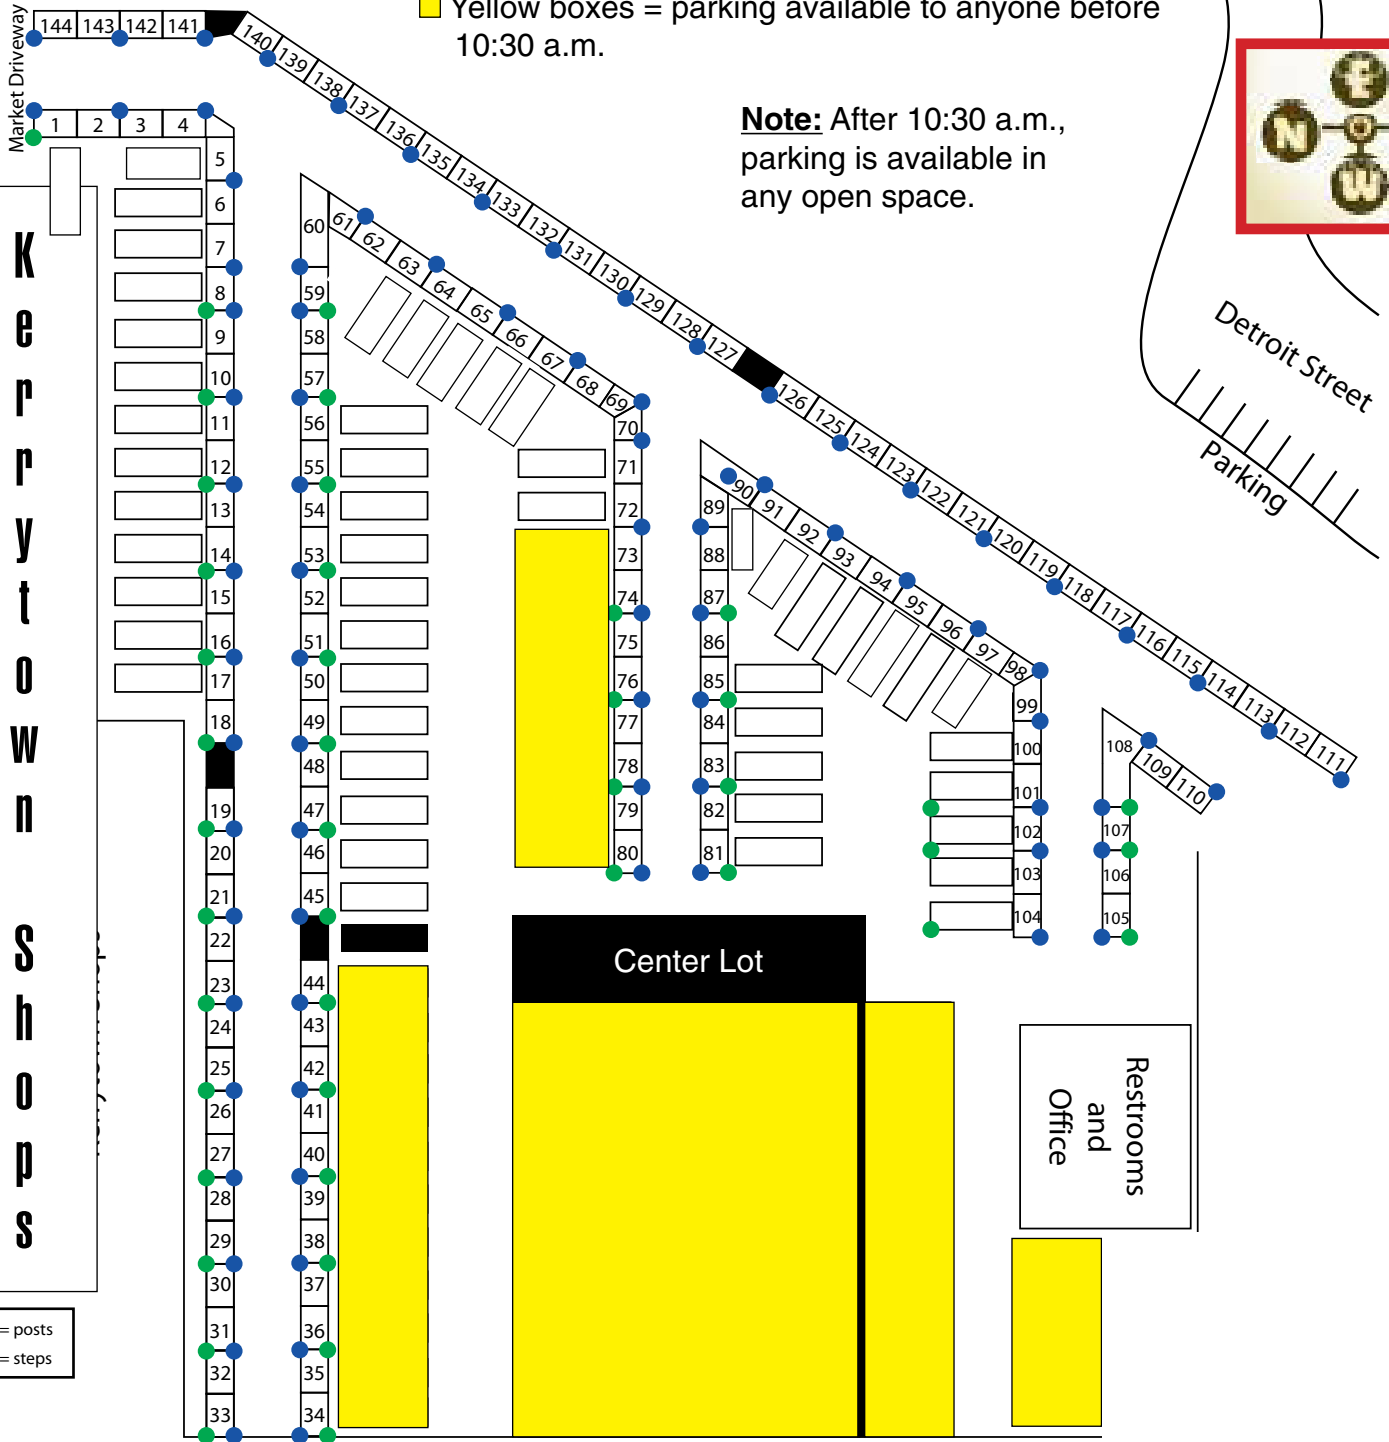

# Sunday Artisan Market — Parking Map

N. Fifth Ave.

- Key**
- # Numbered boxes = booth spaces
  - White boxes = parking spaces for adjacent booths
  - Yellow boxes = parking available to anyone before 10:30 a.m.

● Lightpost ●

**Note:** After 10:30 a.m., parking is available in any open space.

Keppytown Shops

- = posts
- = steps

Restrooms  
and  
Office

Center Lot

Detroit Street  
Parking

Market Driveway